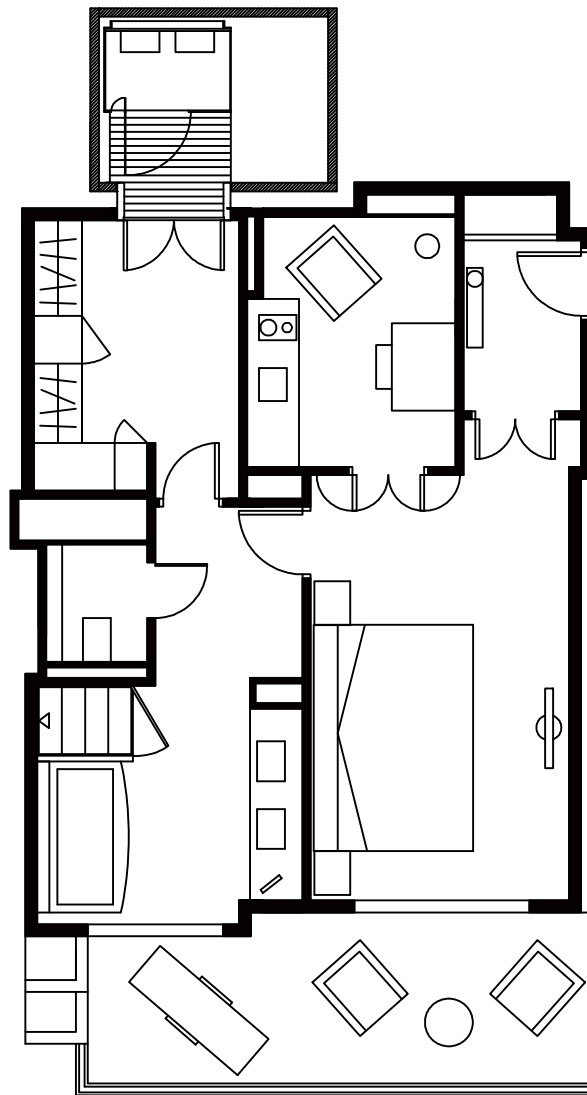

Turkish Bath Junior Suite

Size: 79 m2 (846 sq. ft.)

Note: Images are not exactly to scale. Floorplans are representative of the room category and some variations may occur.