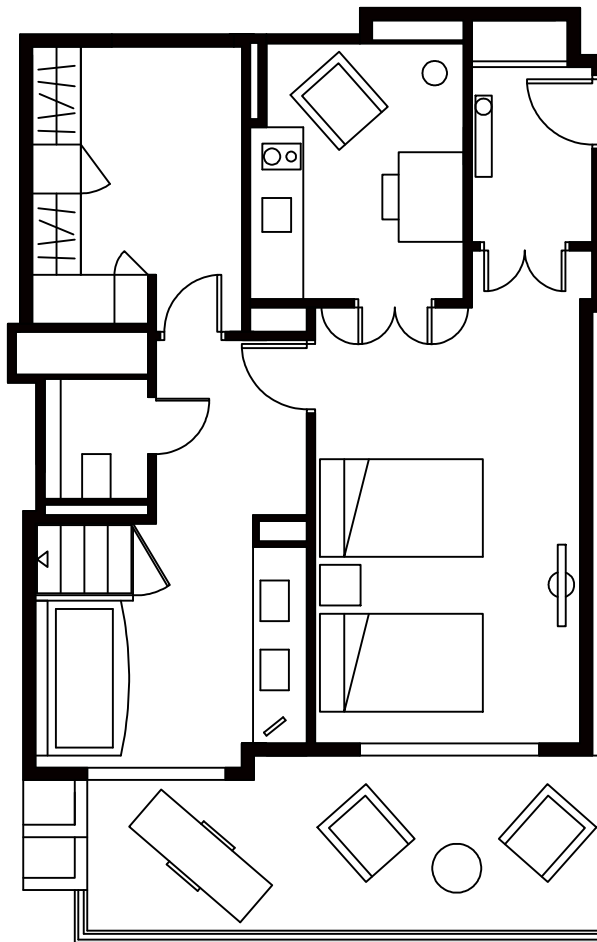

***Junior Suite***

**Size: 70 m2 (750 sq. ft.)**

**Note: Images are not exactly to scale. Floorplans are representative of the room category and some variations may occur.**