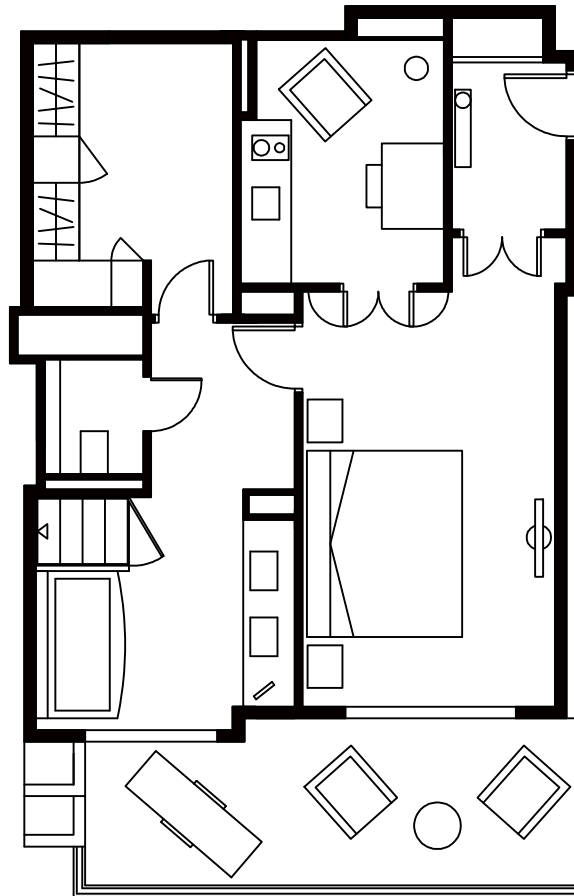

Premier Seaview Junior Suite

Size: 70 m² (750 sq. ft.)

Note: Images are not exactly to scale. Floorplans are representative of the room category and some variations may occur.