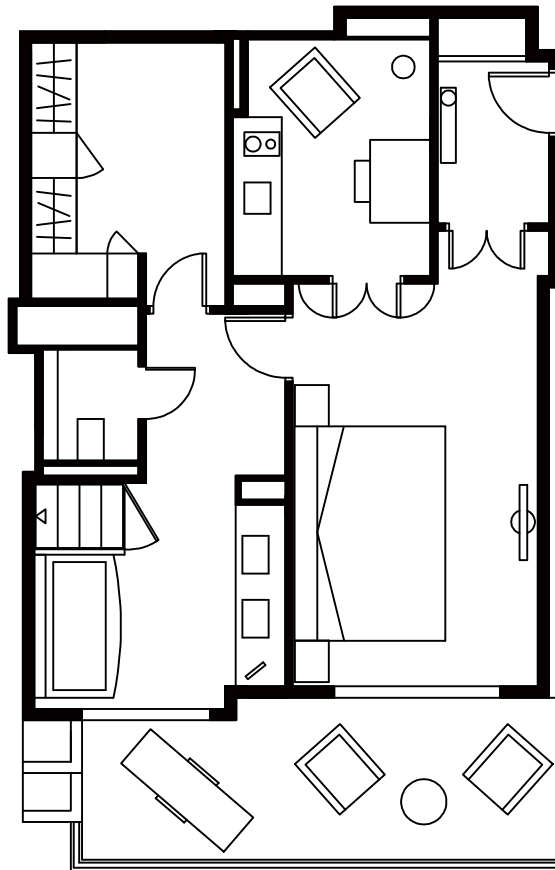

Deluxe Junior Suite King Bed

Size: 70 m2 (750 sq. ft.)

Note: Images are not exactly to scale. Floorplans are representative of the room category and some variations may occur.