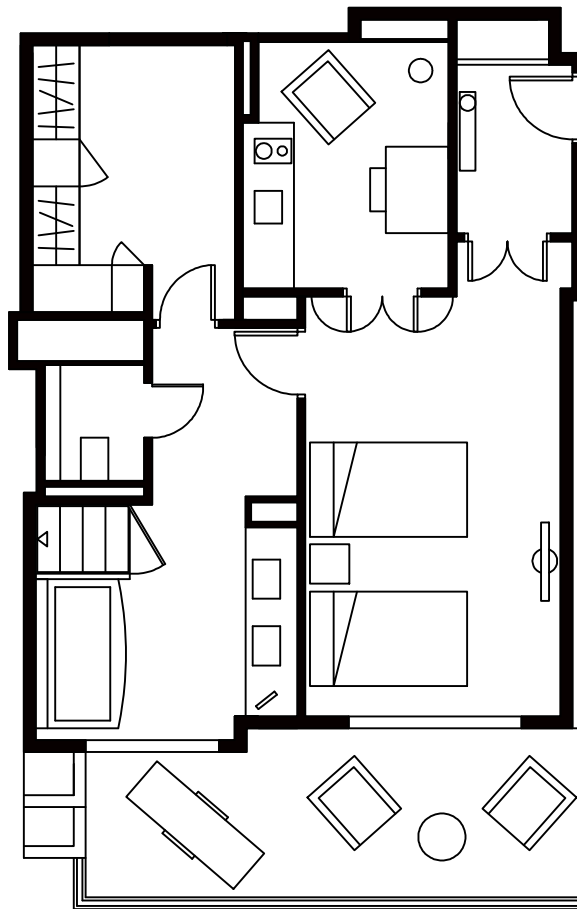

Deluxe Junior Suite

Size: 70 m2 (750 sq. ft.)

Note: Images are not exactly to scale. Floorplans are representative of the room category and some variations may occur.